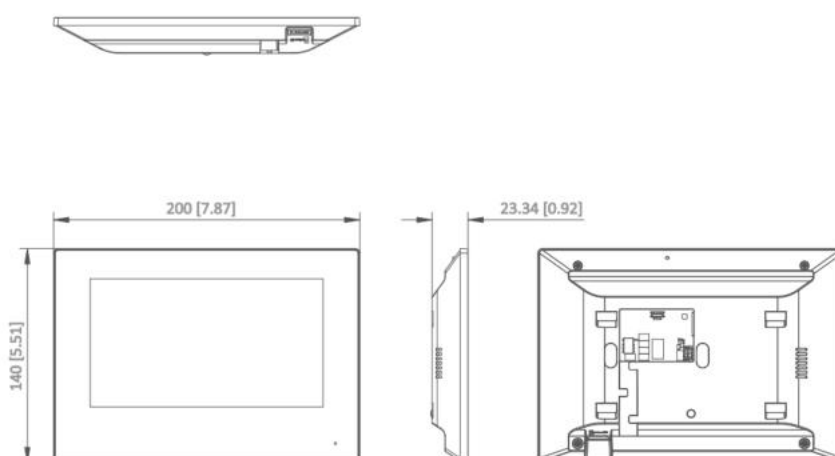

RS-485	1 RS-485 (Half duplex)
USB	/
TF card	Support TF card, up to 128 G
Alarm output	2
Lock control	2 relays, Max. 30 VDC 0.3 A
General	
Button	/
Installation	Surface mounting
Indicator	/
Weight	Net weight: 355 g (0.8 lb) Gross weight: 683 g (1.5 lb)
Protective level	/
Working temperature	-10 °C to 55 °C (14 °F to 131 °F)
Working humidity	10% to 90% (no-condensing)
Dimension (W × H × D)	200 mm × 140 mm × 15.1 mm (7.9" × 5.5" × 0.6")
Battery	/
Application environment	Indoor
Power consumption	≤ 5 W
Language	English, Russian, Bulgarian, Hungarian, Greek, German, Italian, Czech, Slovak, French, Polish, Dutch, Portuguese (Brazil), Spanish, Hebrew, Romanian, Turkish, Estonian, Danish, Swedish, Norwegian, Finnish, Vietnamese, Croatian, Slovenian, Serbian, Arabic, Portuguese (Portugal), Lithuanian, Uzbek, Kazakh, Mongolian, Ukrainian

▪ Available Model

DS-KH6320-WTE1

▪ Dimension

Unit:mm [inch]

SCALE 1:1