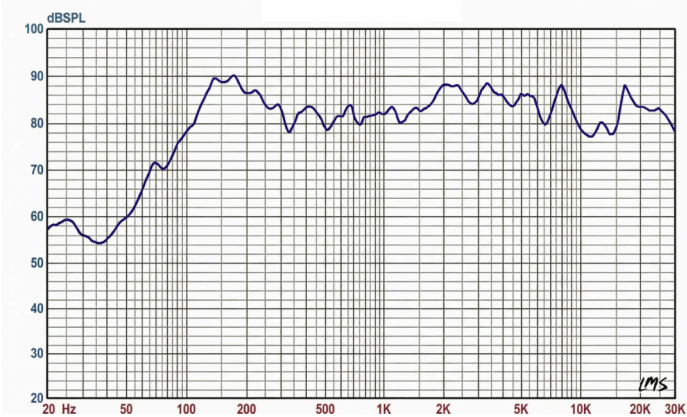

### Specifications:

Product	Anti-Vandal Coder with 125Khz & 13.56Mhz Reader	
Model	16017C	16012C
Load rating	5W	
Transformer tapings at 100 v	1/2.5/5W	
Frequency range	100-20KHz	130-15KHz
SPL(@1W/m)	85dB	92dB
Speaker $\phi$ and Impedance	5" / 8 ohms	6.5" / 8 ohms
Dimension, install depth	Ø175(50.7)mm	Ø185(66)mm
Dimension,Install depth(max.)	151 mm	200 mm
Color	White	White

### SPL VS Freq

Measured With 2.83V Input on Rated Impedance at 1M Distance on Speaker Format Axis

Model: 16017C

Model: 16012C