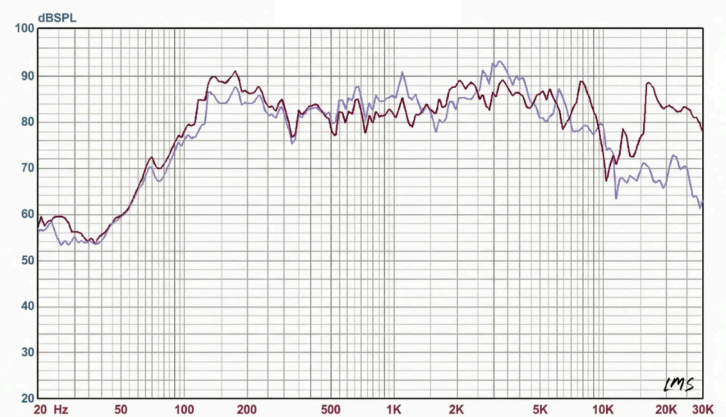

### Specifications:

Product	Anti-Vandal Coder with 125Khz & 13.56Mhz Reader	
Model	16017C	16012C
Load rating	5W	
Transformer tapings at 100 v	1/2.5/5W	
Frequency range	100-20KHz	130-15KHz
SPL(@1W/m)	85dB	92dB
Speaker $\phi$ and Impedance	5" / 8 ohms	6.5" / 8 ohms
Dimension, install depth	Ø175(50.7)mm	Ø185(66)mm
Dimension,Install depth(max.)	151 mm	200 mm
Color	White	White

### SPL VS Freq

Measured With 2.83V Input on Rated Impedance at 1M Distance on Speaker Format Axis

Model: 16017C

Model: 16012C